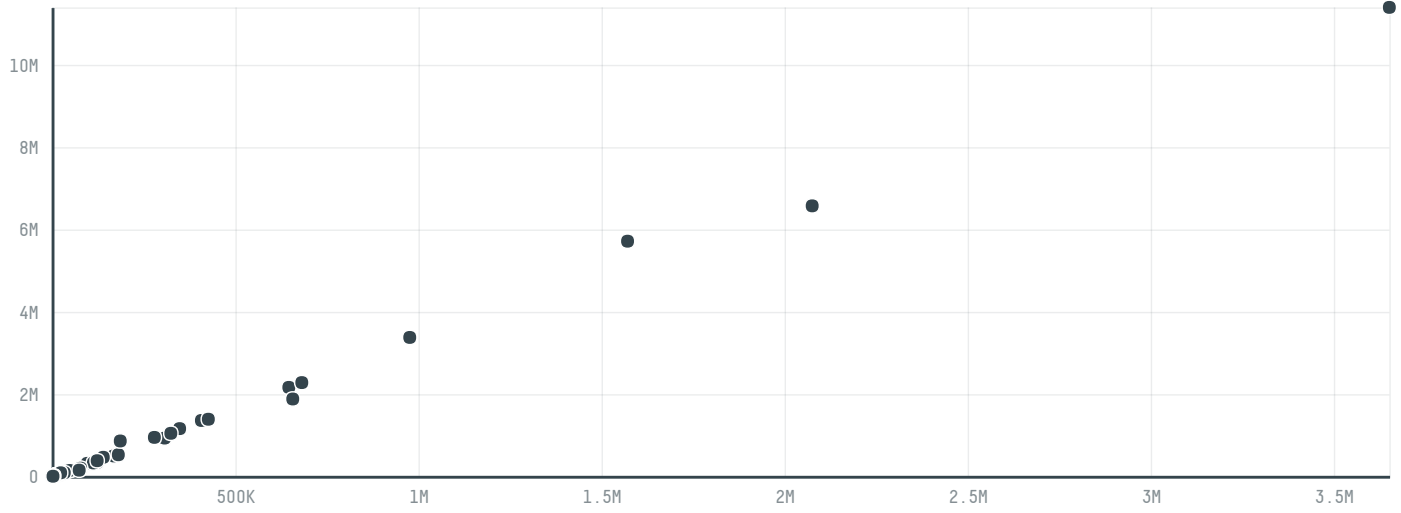

trase

Reconex tabacos reconstituidos

ACTIVITY COMMODITY COUNTRY YEAR
Exporter **Soy** **Brazil** **2011**

Reconex tabacos reconstituidos was the 250th largest exporter of soy from BRAZIL in 2011, accounting for 461 tons. As an exporter, Reconex tabacos reconstituidos sources from 1 municipalities, or 0% of the soy production municipalities. The main destination of the soy exported by Reconex tabacos reconstituidos is Pakistan, accounting for 100% of the total.

TOP DESTINATION COUNTRIES OF SOY EXPORTED BY RECONEX TABACOS RECONSTITUIDOS:

COMPARING COMPANIES EXPORTING SOY FROM BRAZIL IN 2011

Trase is a partnership between

In collaboration with

and many other organizations and individuals.