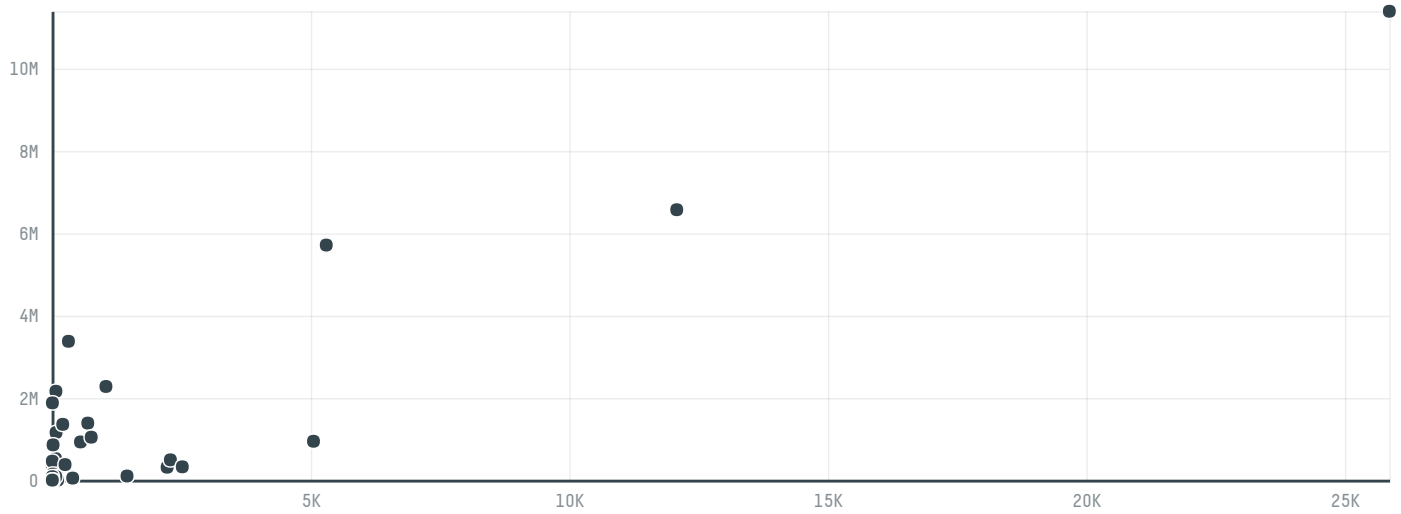

trase

Reconex tabacos reconstituidos

ACTIVITY COMMODITY COUNTRY YEAR
Exporter **Soy** **Brazil** **2011**

Reconex tabacos reconstituidos was the 250th largest exporter of soy from BRAZIL in 2011, accounting for 461 tons. As an exporter, Reconex tabacos reconstituidos sources from 1 municipalities, or 0% of the soy production municipalities. The main destination of the soy exported by Reconex tabacos reconstituidos is Pakistan, accounting for 100% of the total.

TOP DESTINATION COUNTRIES OF SOY EXPORTED BY RECONEX TABACOS RECONSTITUIDOS:

COMPARING COMPANIES EXPORTING SOY FROM BRAZIL IN 2011

Trase is a partnership between

In collaboration with

and many other organizations and individuals.