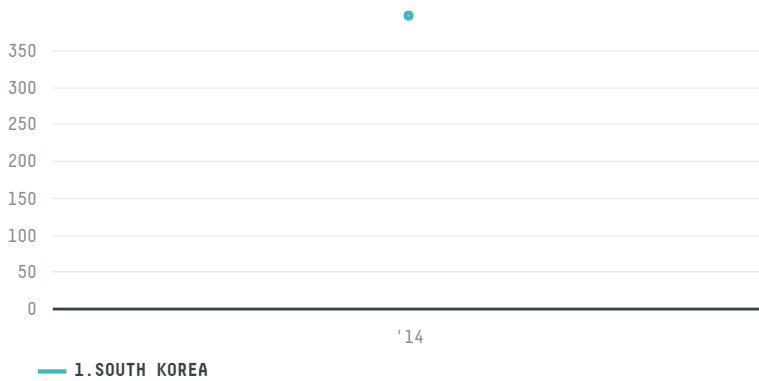

TOP DESTINATION COUNTRIES OF SOY EXPORTED BY COMTRAFO INDUSTRIA DE TRANSFORMADORES ELETRICOS: