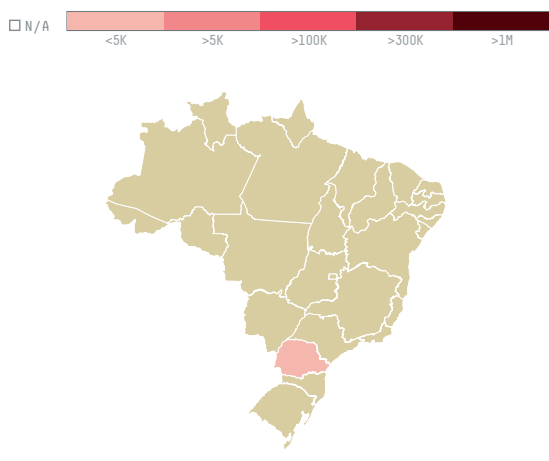

trase

COMTRAFO INDUSTRIA DE TRANSFORMADORES ELETRICOS

ACTIVITY: **Exporter group**
COMMODITY: **Soy**
COUNTRY: **Brazil**
YEAR: **2014**

COMTRAFO INDUSTRIA DE TRANSFORMADORES ELETRICOS was the 276th largest exporter of soy from BRAZIL in 2014, accounting for 397 tons. As an exporter, COMTRAFO INDUSTRIA DE TRANSFORMADORES ELETRICOS sources from 1 municipalities, or 0% of the soy production municipalities. The main destination of the soy exported by COMTRAFO INDUSTRIA DE TRANSFORMADORES ELETRICOS is SOUTH KOREA, accounting for 100% of the total.

TOP DESTINATION COUNTRIES OF SOY EXPORTED BY COMTRAFO INDUSTRIA DE TRANSFORMADORES ELETRICOS:

BIOME MATA ATLANTICA **SOY DEFORESTATION RISK** N/A

MUNICIPALITY CORNELIO PROCOPIO **SOY DEFORESTATION RISK** N/A