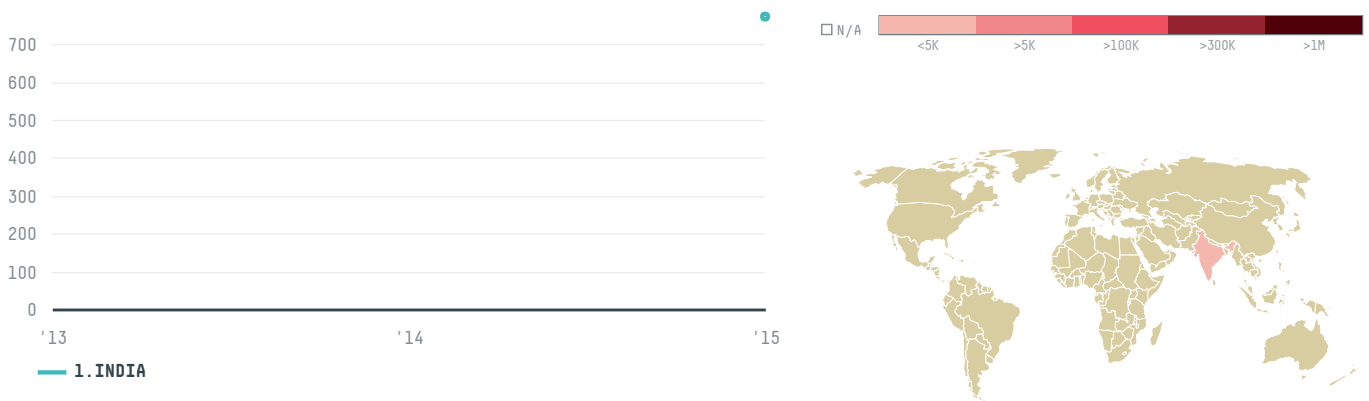

TOP DESTINATION COUNTRIES OF SOY EXPORTED BY GRANHA LIGAS: