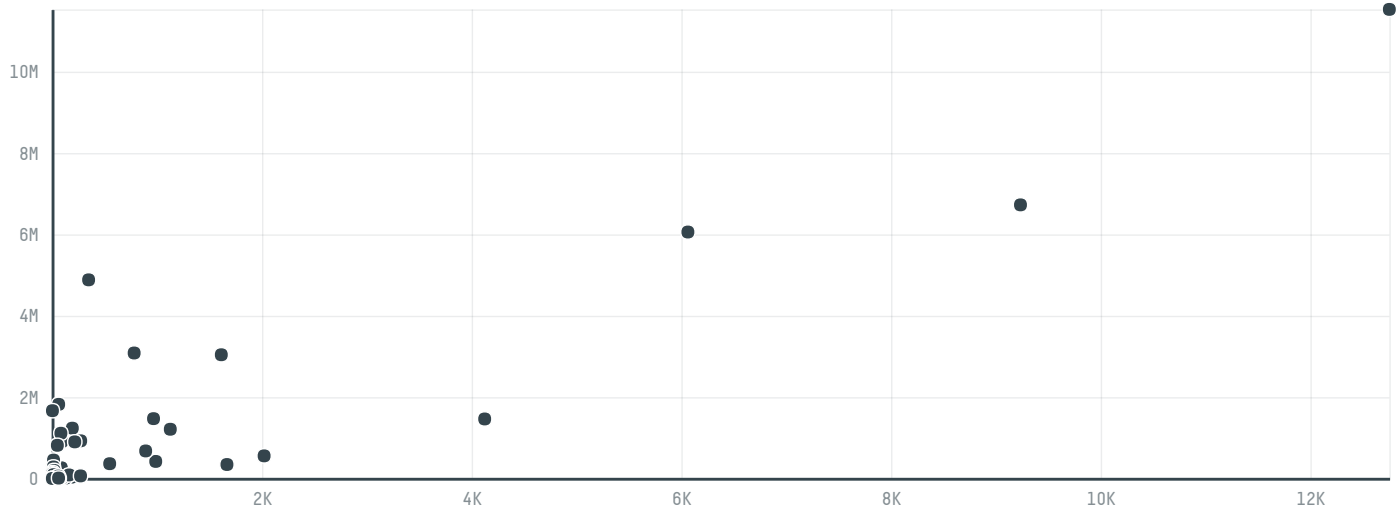

Trase is a partnership between

In collaboration with

and many other organizations and individuals.

Donors

[Terms of Use](#) · [Privacy policy](#) · [Cookie policy](#) · [Contact us](#)