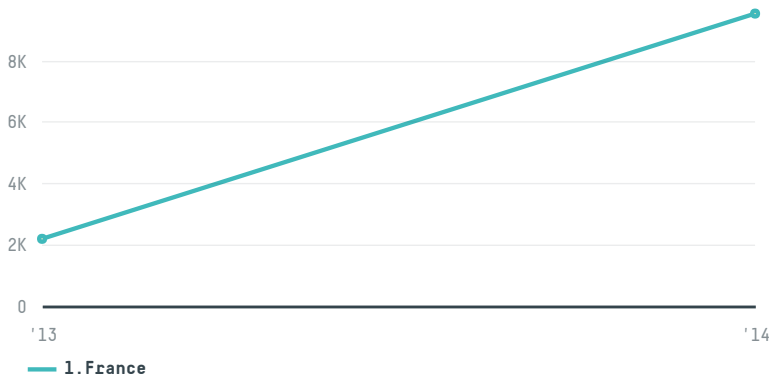

TOP DESTINATION COUNTRIES OF SOY EXPORTED BY MOVEIS K1: