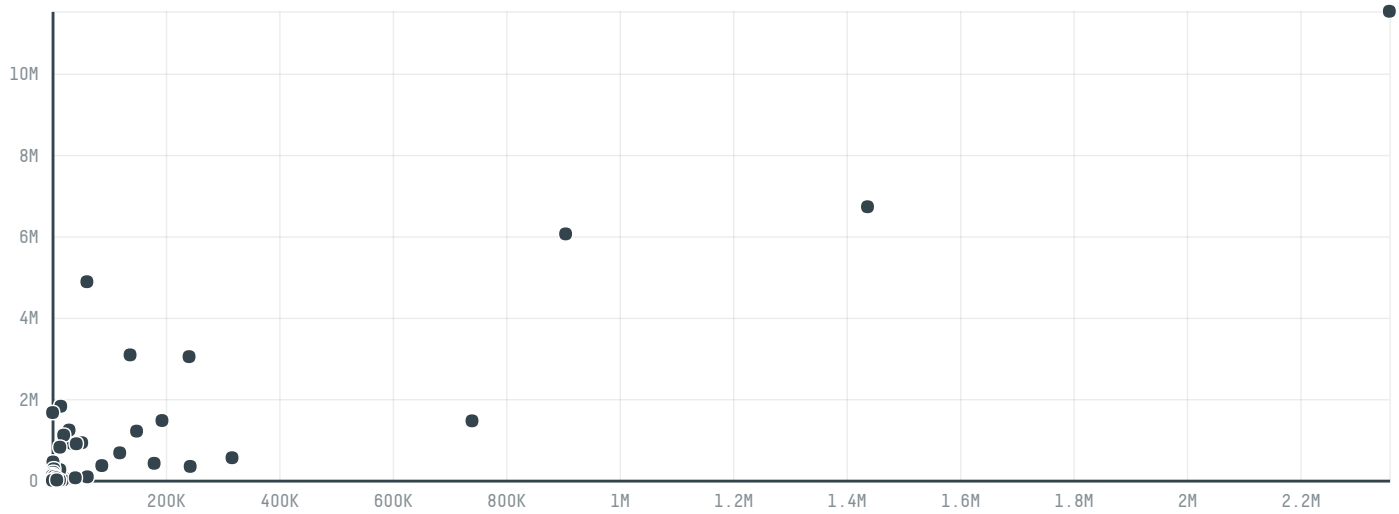

Trase is a partnership between

In collaboration with

and many other organizations and individuals.

Donors

[Terms of Use](#) · [Privacy policy](#) · [Cookie policy](#) · [Contact us](#)