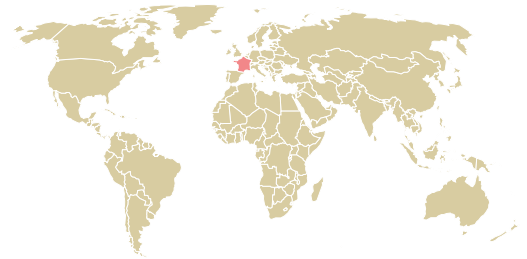

trase

Moveis k1

ACTIVITY: **Exporter group**
COMMODITY: **Soy**
COUNTRY: **Brazil**
YEAR: **2014**

Moveis k1 was the 143rd largest exporter of soy from BRAZIL in 2014, accounting for 10 thousand tons. This is a 57% decrease vs the previous year. As an exporter, Moveis k1 sources from 1 municipalities, or 0% of the soy production municipalities. The main destination of the soy exported by Moveis k1 is France, accounting for 100% of the total.

TOP DESTINATION COUNTRIES OF SOY EXPORTED BY MOVEIS K1:

COMPARING COMPANIES EXPORTING SOY FROM BRAZIL IN 2014

This website uses cookies to provide you with an improved user experience. By continuing to browse this site, you consent to the use of cookies and similar technologies. Please visit our [privacy policy](#) for further details.