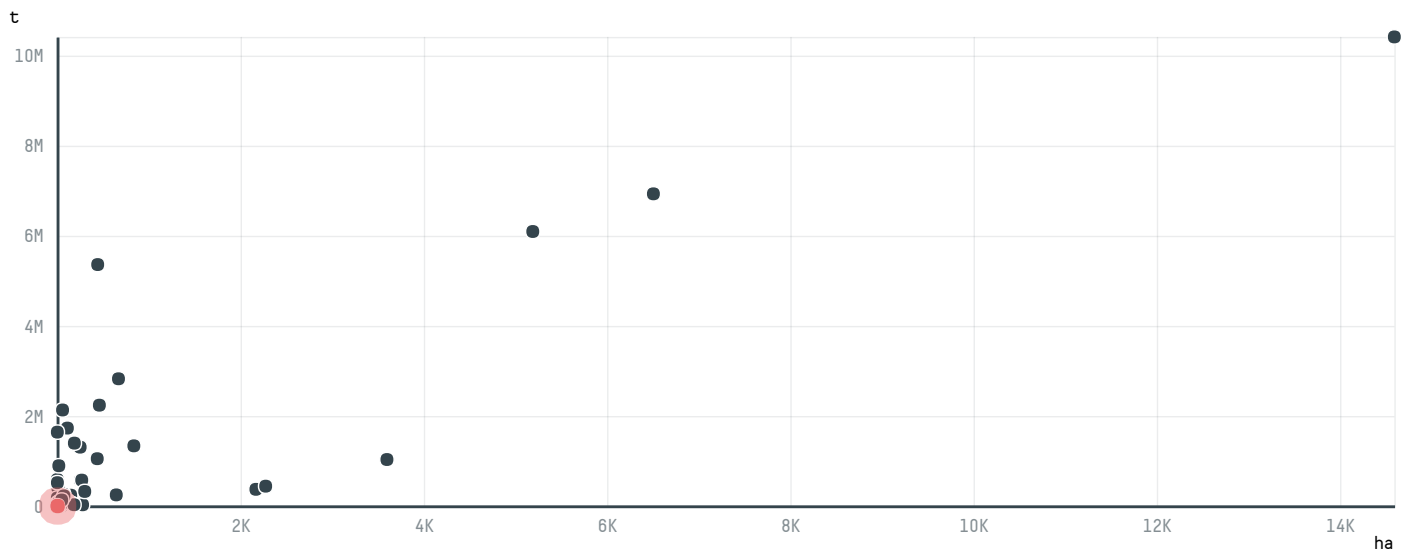

BIOME

SOY DEFORESTATION RISK

CERRADO

3.5ha

MUNICIPALITY

SOY DEFORESTATION RISK

LUIS EDUARDO MAGALHAES

3.5ha

COMPARING COMPANIES EXPORTING SOY FROM BRAZIL IN 2013