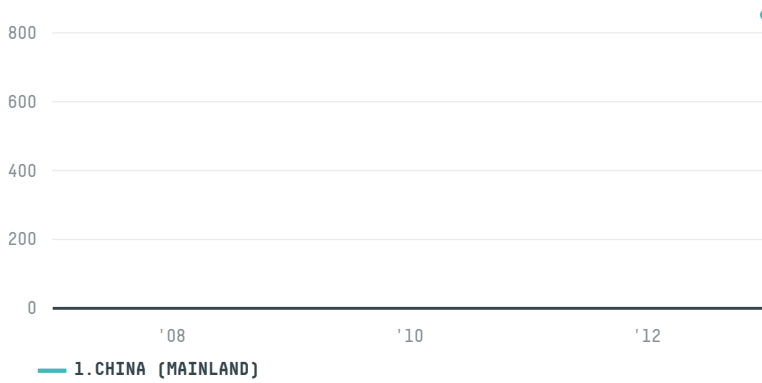

TOP DESTINATION COUNTRIES OF SOY EXPORTED BY WALTER YUKIO HORITA: