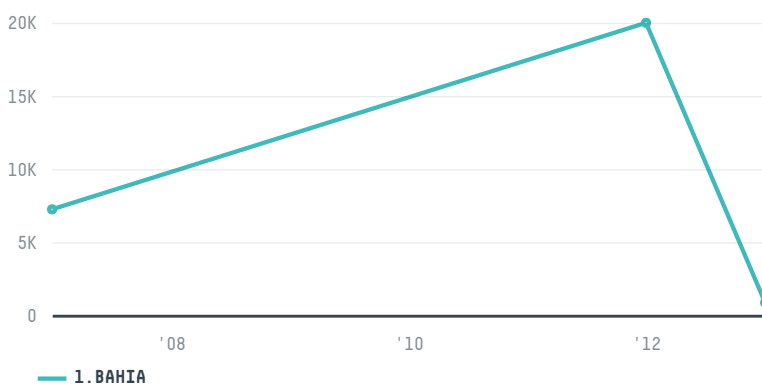

TOP DESTINATION COUNTRIES OF SOY EXPORTED BY WALTER YUKIO HORITA: