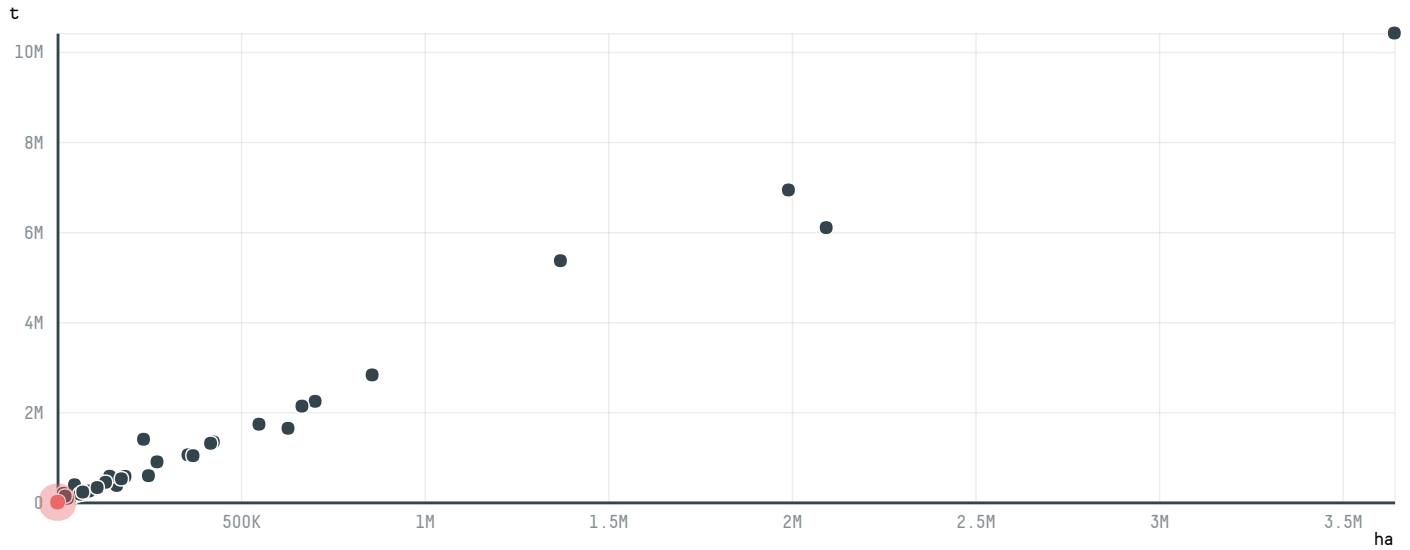

BIOME

SOY DEFORESTATION RISK

CERRADO

3.5ha

MUNICIPALITY

SOY DEFORESTATION RISK

LUIS EDUARDO MAGALHAES

3.5ha

COMPARING COMPANIES EXPORTING SOY FROM BRAZIL IN 2013