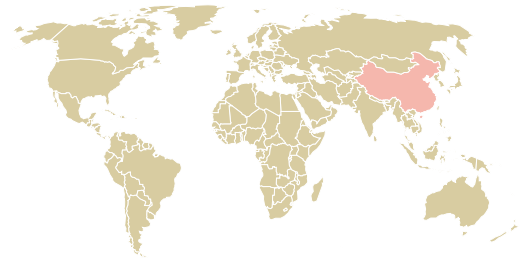

trase

WALTER YUKIO HORITA

ACTIVITY: **Exporter group** COMMODITY: **Soy** COUNTRY: **Brazil** YEAR: **2013**

WALTER YUKIO HORITA was the 251st largest exporter of soy from BRAZIL in 2013, accounting for 850 tons. This is a 96% decrease vs the previous year. As an exporter, WALTER YUKIO HORITA sources from 1 municipalities, or 0% of the soy production municipalities. The main destination of the soy exported by WALTER YUKIO HORITA is CHINA (MAINLAND), accounting for 100% of the total.

TOP DESTINATION COUNTRIES OF SOY EXPORTED BY WALTER YUKIO HORITA:

BIOME

SOY DEFORESTATION RISK

CERRADO

3.5ha

MUNICIPALITY

SOY DEFORESTATION RISK

LUIS EDUARDO MAGALHAES