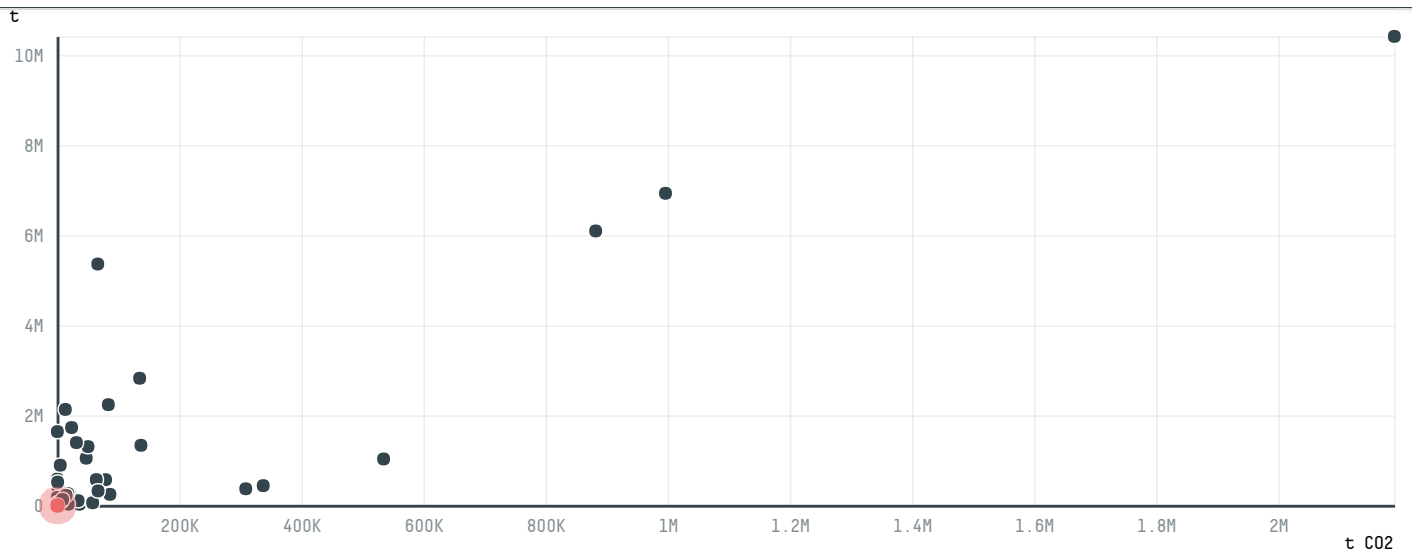

Trase is a partnership between

In collaboration with

and many other organizations and individuals.

Donors

[Terms of Use](#) · [Privacy policy](#) · [Cookie policy](#) · [Contact us](#)