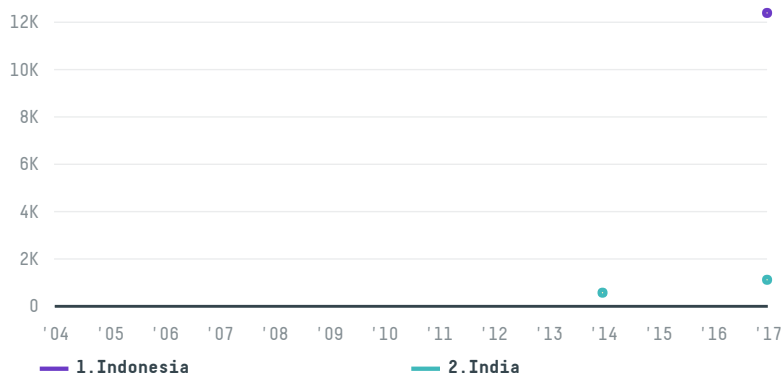

TOP DESTINATION COUNTRIES OF SOY EXPORTED BY FERTILIZANTES CENTRO OESTE: