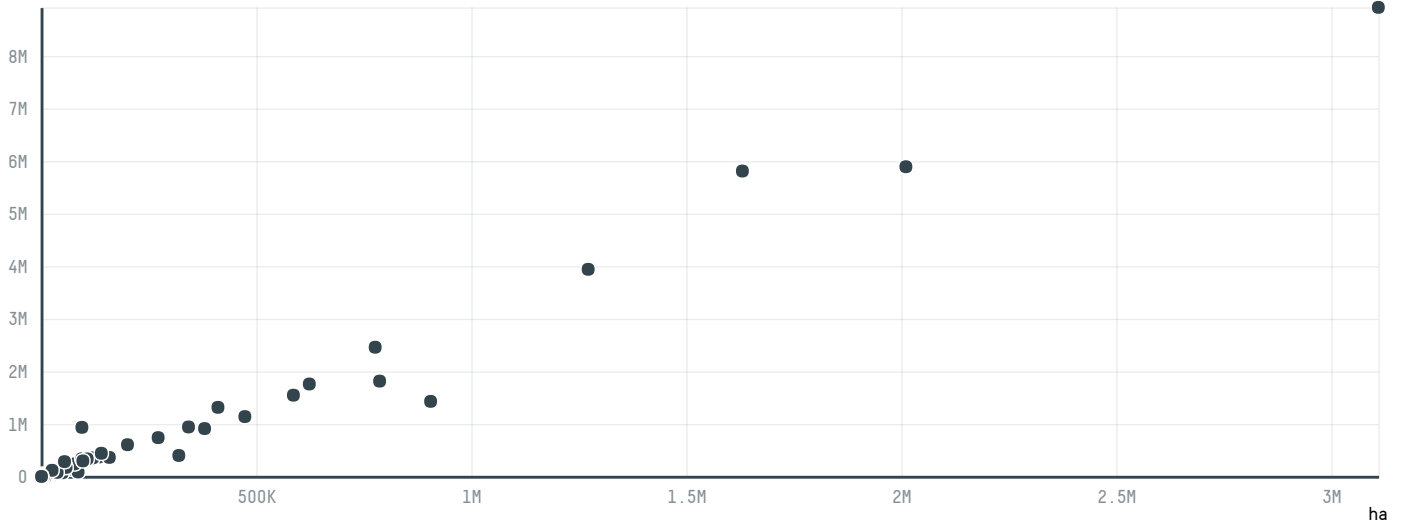

trase

JASMINE COMERCIO DE PRODUTOS ALIMENTICIOS

ACTIVITY: **Exporter** COMMODITY: **Soy** COUNTRY: **Brazil** YEAR: **2012**

JASMINE COMERCIO DE PRODUTOS ALIMENTICIOS was the 300th largest exporter of soy from BRAZIL in 2012, accounting for 2 tons. This is a 77% decrease vs the previous year. As an exporter, JASMINE COMERCIO DE PRODUTOS ALIMENTICIOS sources from 1 municipalities, or 0% of the soy production municipalities. The main destination of the soy exported by JASMINE COMERCIO DE PRODUTOS ALIMENTICIOS is Colombia, accounting for 100% of the total.

TOP DESTINATION COUNTRIES OF SOY EXPORTED BY JASMINE COMERCIO DE PRODUTOS ALIMENTICIOS:

COMPARING COMPANIES EXPORTING SOY FROM BRAZIL IN 2012

Trase is a partnership between

In collaboration with

and many other organizations and individuals.