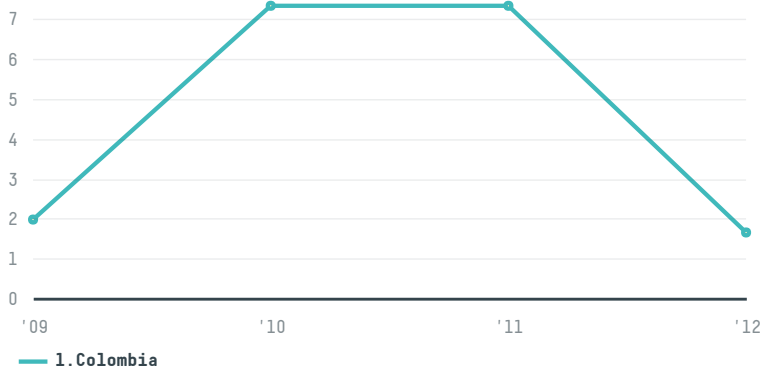

TOP DESTINATION COUNTRIES OF SOY EXPORTED BY JASMINE COMERCIO DE PRODUTOS ALIMENTICIOS:

COMPARING COMPANIES EXPORTING SOY FROM BRAZIL IN 2012