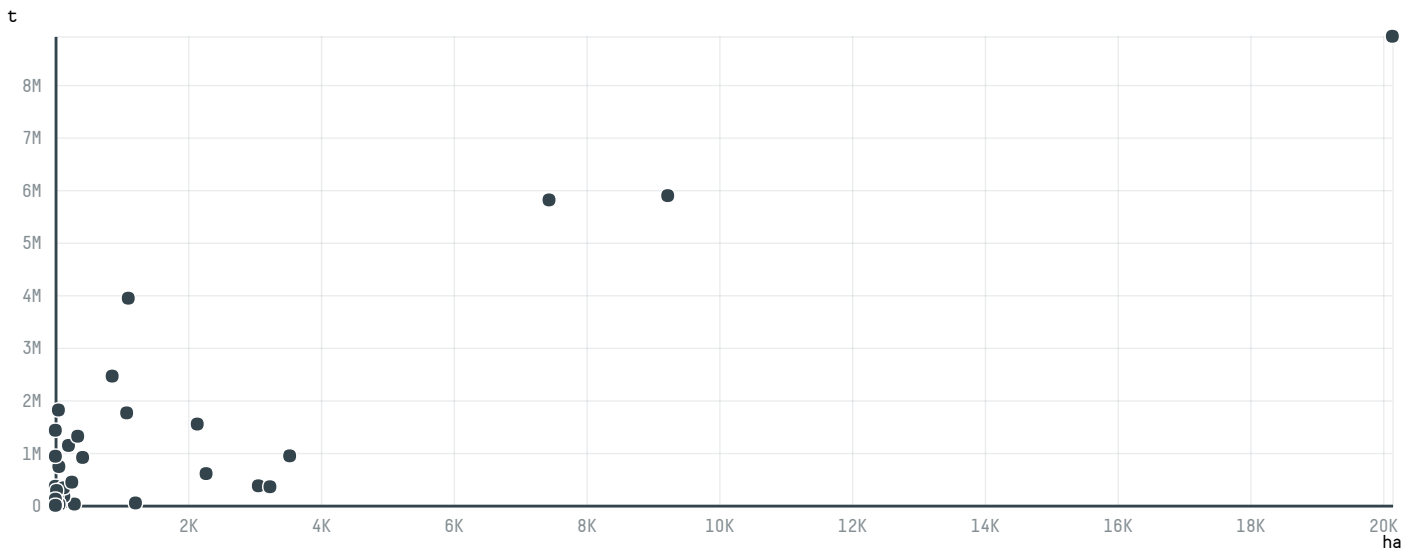

trase

JASMINE COMERCIO DE PRODUTOS ALIMENTICIOS

ACTIVITY: **Exporter** COMMODITY: **Soy** COUNTRY: **Brazil** YEAR: **2012**

JASMINE COMERCIO DE PRODUTOS ALIMENTICIOS was the 300th largest exporter of soy from BRAZIL in 2012, accounting for 2 tons. This is a 77% decrease vs the previous year. As an exporter, JASMINE COMERCIO DE PRODUTOS ALIMENTICIOS sources from 1 municipalities, or 0% of the soy production municipalities. The main destination of the soy exported by JASMINE COMERCIO DE PRODUTOS ALIMENTICIOS is Colombia, accounting for 100% of the total.

TOP DESTINATION COUNTRIES OF SOY EXPORTED BY JASMINE COMERCIO DE PRODUTOS ALIMENTICIOS:

COMPARING COMPANIES EXPORTING SOY FROM BRAZIL IN 2012

Trase is a partnership between

In collaboration with

and many other organizations and individuals.