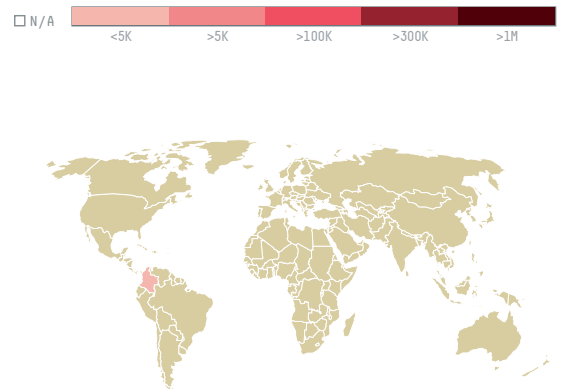

trase

JASMINE COMERCIO DE PRODUTOS ALIMENTICIOS

ACTIVITY: **Exporter** COMMODITY: **Soy** COUNTRY: **Brazil** YEAR: **2012**

JASMINE COMERCIO DE PRODUTOS ALIMENTICIOS was the 300th largest exporter of soy from BRAZIL in 2012, accounting for 2 tons. This is a 77% decrease vs the previous year. As an exporter, JASMINE COMERCIO DE PRODUTOS ALIMENTICIOS sources from 1 municipalities, or 0% of the soy production municipalities. The main destination of the soy exported by JASMINE COMERCIO DE PRODUTOS ALIMENTICIOS is Colombia, accounting for 100% of the total.

TOP DESTINATION COUNTRIES OF SOY EXPORTED BY JASMINE COMERCIO DE PRODUTOS ALIMENTICIOS:

COMPARING COMPANIES EXPORTING SOY FROM BRAZIL IN 2012

Trase is a partnership between

In collaboration with

and many other organizations and individuals.