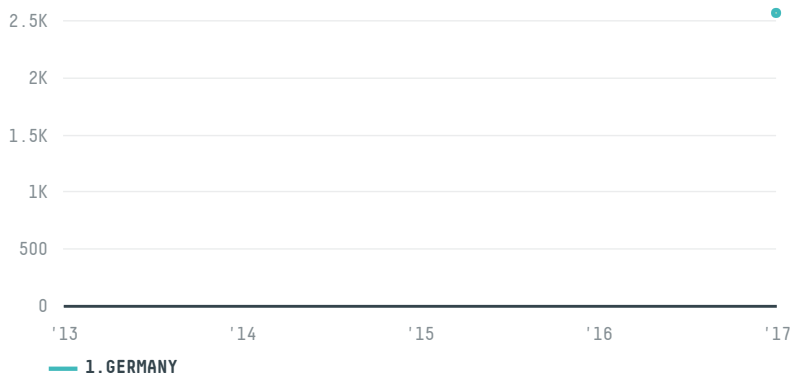

trase

USINA UNIAO E INDUSTRIA SA

ACTIVITY: **Exporter**
COMMODITY: **Soy**
COUNTRY: **Brazil**
YEAR: **2017**

USINA UNIAO E INDUSTRIA SA was the 210th largest exporter of soy from BRAZIL in 2017, accounting for 3 thousand tons. This is a 13% decrease vs the previous year. As an exporter, USINA UNIAO E INDUSTRIA SA sources from 1 municipalities, or 0% of the soy production municipalities. The main destination of the soy exported by USINA UNIAO E INDUSTRIA SA is GERMANY, accounting for 100% of the total.

TOP DESTINATION COUNTRIES OF SOY EXPORTED BY USINA UNIAO E INDUSTRIA SA:

Legend: N/A, <5K, >5K, >100K, >300K, >1M

COMPARING COMPANIES EXPORTING SOY FROM BRAZIL IN 2017

Trase is a partnership between

In collaboration with