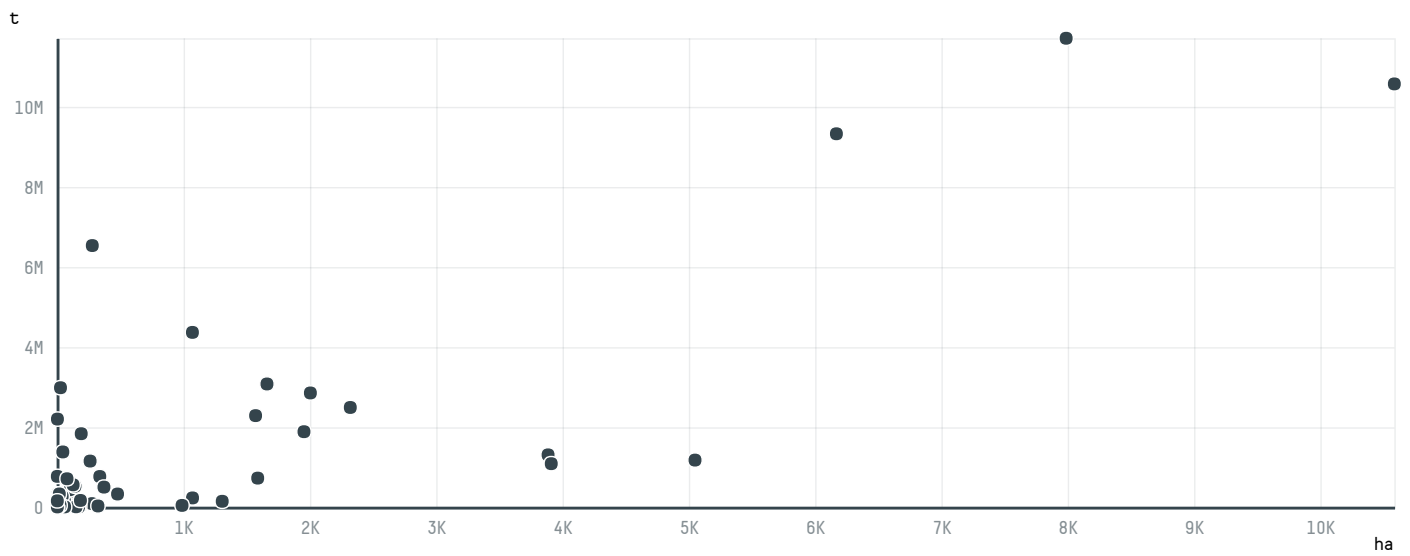

Trase is a partnership between

In collaboration with

and many other organizations and individuals.

Donors

[Terms of Use](#) · [Privacy policy](#) · [Cookie policy](#) · [Contact us](#)

This website uses cookies to provide you with an improved user experience. By continuing to browse this site, you consent to the use of cookies and similar technologies. Please visit our [privacy policy](#) for further details.

I AGREE