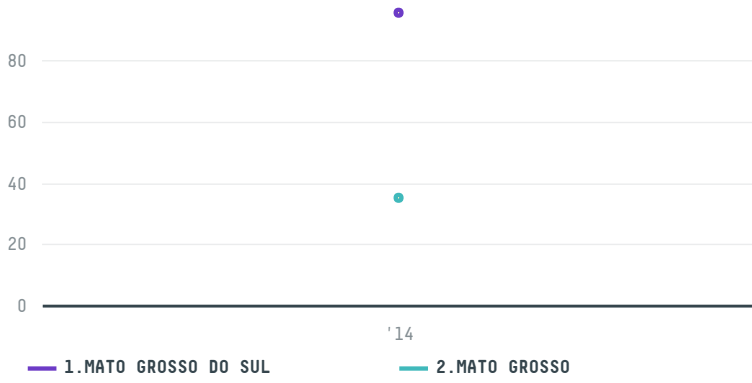

BIOME	SOY DEFORESTATION RISK
CERRADO	0ha
Total	0

MUNICIPALITY	SOY DEFORESTATION RISK
SONORA	0ha
ITIQUIRA	0ha
Total	0

COMPARING COMPANIES IMPORTING SOY FROM BRAZIL IN 2014