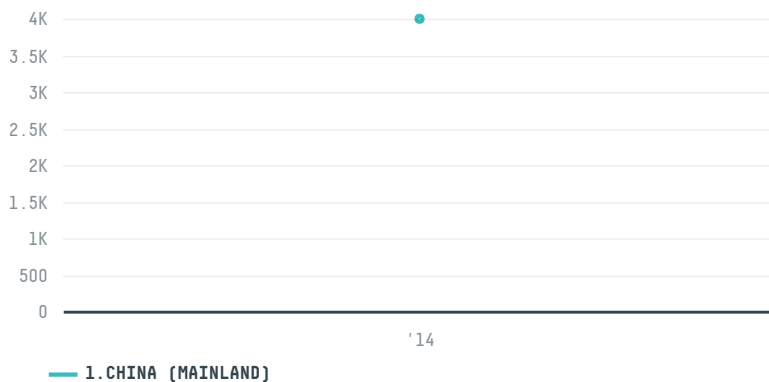

TOP DESTINATION COUNTRIES OF SOY IMPORTED BY JIUSAN OILS & GRAINS INDUSTRIES GROUP CO LTD: