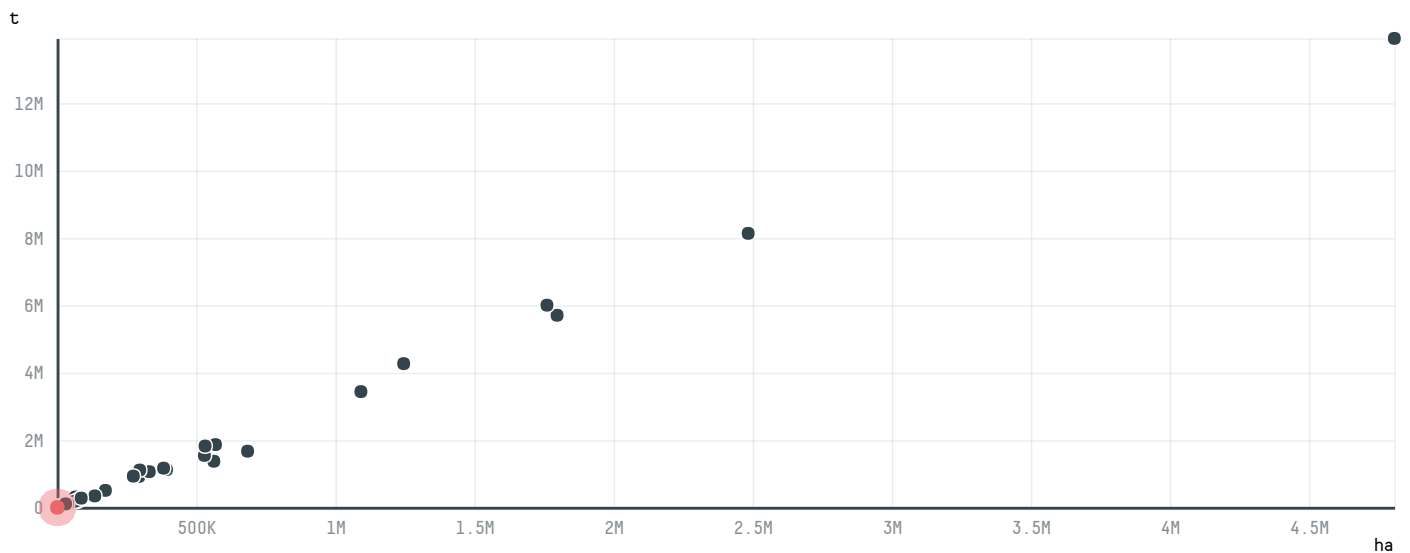

COMPARING COMPANIES IMPORTING SOY FROM BRAZIL IN 2014