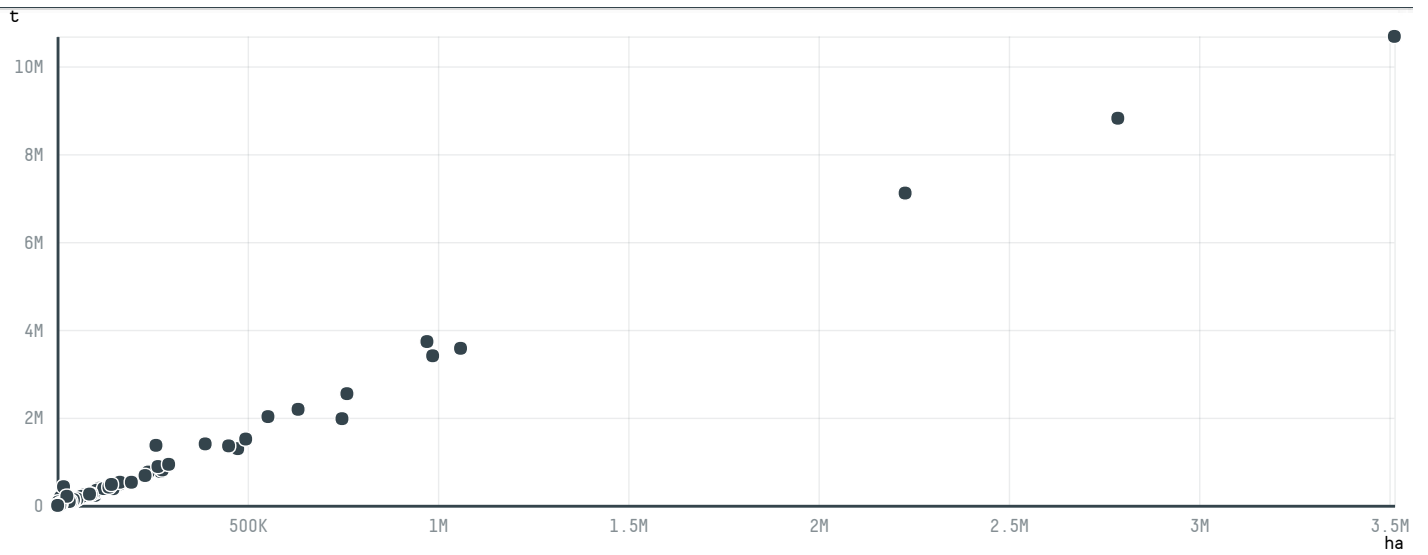

Trase is a partnership between

In collaboration with

and many other organizations and individuals.

Donors

[Terms of Use](#) · [Privacy policy](#) · [Cookie policy](#) · [Contact us](#)

This website uses cookies to provide you with an improved user experience. By continuing to browse this site, you consent to the use of cookies and similar technologies. Please visit our [privacy policy](#) for further details.

I AGREE