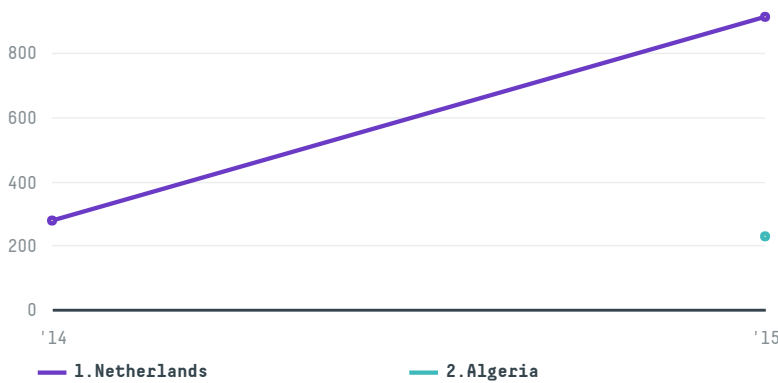

TOP DESTINATION COUNTRIES OF SOY EXPORTED BY BRAILE BIOMEDICA INDUSTRIA COMERCIO E REPRESENTACOES:

COMPARING COMPANIES EXPORTING SOY FROM BRAZIL IN 2015