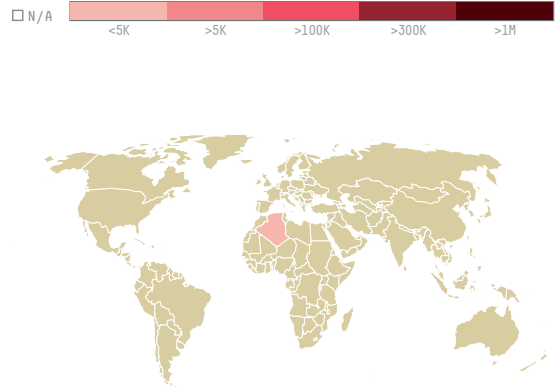

# trase

## BRAILE BIOMEDICA INDUSTRIA COMERCIO E REPRESENTACOES

ACTIVITY      COMMODITY      COUNTRY      YEAR  
**Exporter**      **Soy**      **Brazil**      **2015**

BRAILE BIOMEDICA INDUSTRIA COMERCIO E REPRESENTACOES was the 273rd largest exporter of soy from BRAZIL in 2015, accounting for 1 thousand tons. This is a 308% increase vs the previous year. As an exporter, BRAILE BIOMEDICA INDUSTRIA COMERCIO E REPRESENTACOES sources from 1 municipalities, or 0% of the soy production municipalities. The main destination of the soy exported by BRAILE BIOMEDICA INDUSTRIA COMERCIO E REPRESENTACOES is Netherlands, accounting for 80% of the total.

### TOP DESTINATION COUNTRIES OF SOY EXPORTED BY BRAILE BIOMEDICA INDUSTRIA COMERCIO E REPRESENTACOES: