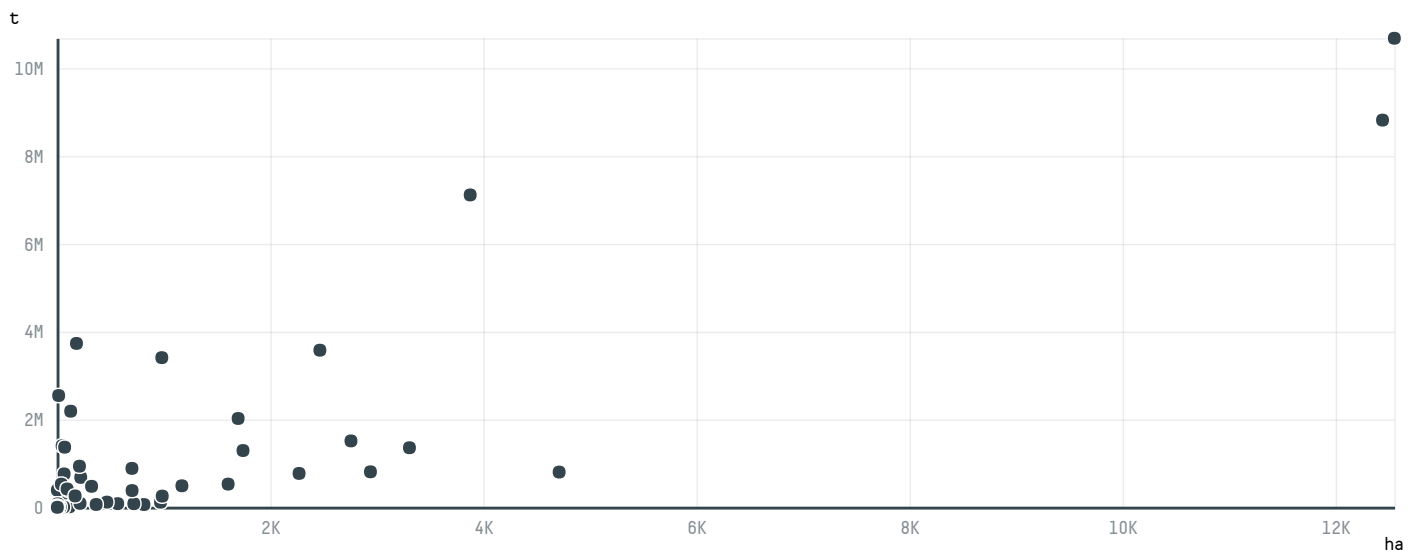

Trase is a partnership between

In collaboration with

and many other organizations and individuals.

Donors

[Terms of Use](#) · [Privacy policy](#) · [Cookie policy](#) · [Contact us](#)

This website uses cookies to provide you with an improved user experience. By continuing to browse this site, you consent to the use of cookies and similar technologies. Please visit our [privacy policy](#) for further details.

I AGREE