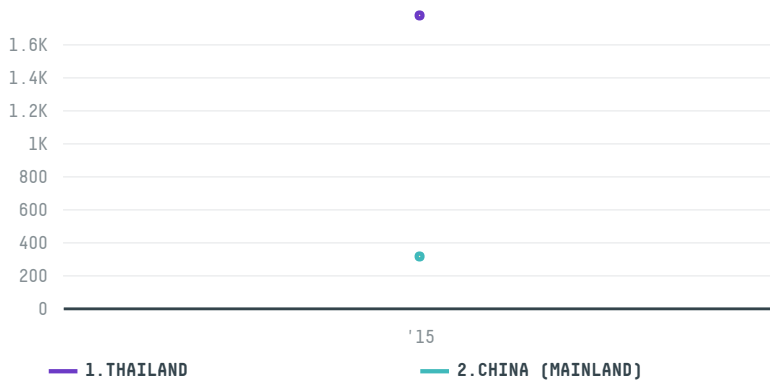

trase

FULL COMEX TRADING

ACTIVITY: **Exporter**
COMMODITY: **Soy**
COUNTRY: **Brazil**
YEAR: **2015**

FULL COMEX TRADING was the 233rd largest exporter of soy from BRAZIL in 2015, accounting for 2 thousand tons. As an exporter, FULL COMEX TRADING sources from 1 municipalities, or 0% of the soy production municipalities. The main destination of the soy exported by FULL COMEX TRADING is THAILAND, accounting for 85% of the total.

TOP DESTINATION COUNTRIES OF SOY EXPORTED BY FULL COMEX TRADING:

COMPARING COMPANIES EXPORTING SOY FROM BRAZIL IN 2015

Trase is a partnership between

In collaboration with

and many other organizations and individuals.