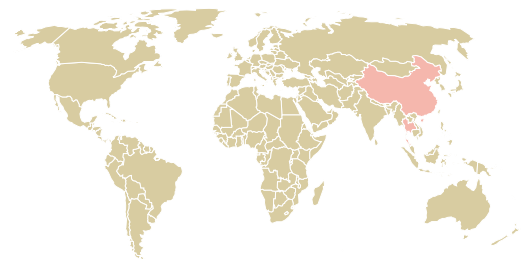

trase

FULL COMEX TRADING

ACTIVITY: **Exporter**
COMMODITY: **Soy**
COUNTRY: **Brazil**
YEAR: **2015**

FULL COMEX TRADING was the 233rd largest exporter of soy from BRAZIL in 2015, accounting for 2 thousand tons. As an exporter, FULL COMEX TRADING sources from 1 municipalities, or 0% of the soy production municipalities. The main destination of the soy exported by FULL COMEX TRADING is THAILAND, accounting for 85% of the total.

TOP DESTINATION COUNTRIES OF SOY EXPORTED BY FULL COMEX TRADING:

COMPARING COMPANIES EXPORTING SOY FROM BRAZIL IN 2015

Trase is a partnership between

In collaboration with

and many other organizations and individuals.