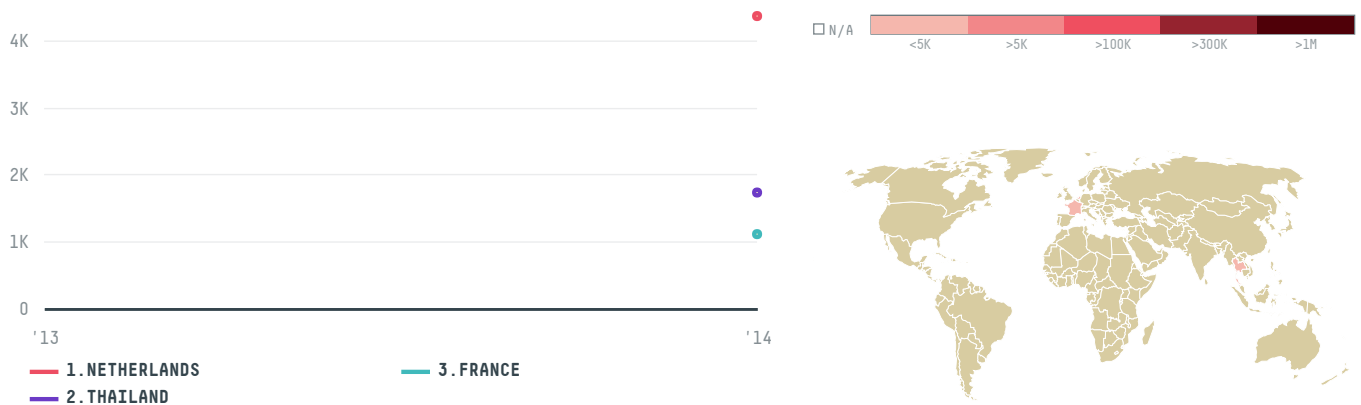

trase

FLORESTECA

ACTIVITY COMMODITY COUNTRY YEAR
Exporter **Soy** **Brazil** **2014**

FLORESTECA was the 167th largest exporter of soy from BRAZIL in 2014, accounting for 7 thousand tons. This is a 780% increase vs the previous year. As an exporter, FLORESTECA sources from 1 municipalities, or 0% of the soy production municipalities. The main destination of the soy exported by FLORESTECA is NETHERLANDS, accounting for 61% of the total.

TOP DESTINATION COUNTRIES OF SOY EXPORTED BY FLORESTECA:

COMPARING COMPANIES EXPORTING SOY FROM BRAZIL IN 2014

Trase is a partnership between

In collaboration with

and many other organizations and individuals.