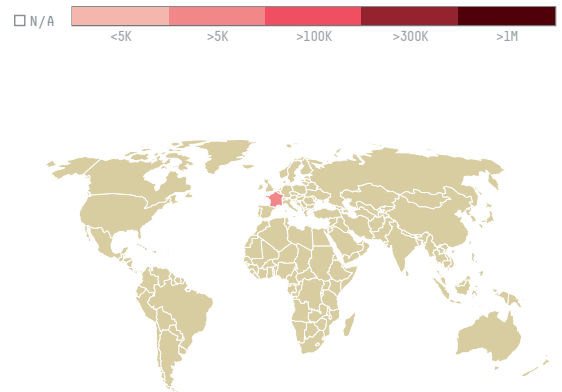

# trase

## MOVEIS K1

ACTIVITY: **Exporter**    COMMODITY: **Soy**    COUNTRY: **Brazil**    YEAR: **2014**

MOVEIS K1 was the 154th largest exporter of soy from BRAZIL in 2014, accounting for 10 thousand tons. This is a 57% decrease vs the previous year. As an exporter, MOVEIS K1 sources from 1 municipalities, or 0% of the soy production municipalities. The main destination of the soy exported by MOVEIS K1 is FRANCE, accounting for 100% of the total.

### TOP DESTINATION COUNTRIES OF SOY EXPORTED BY MOVEIS K1: