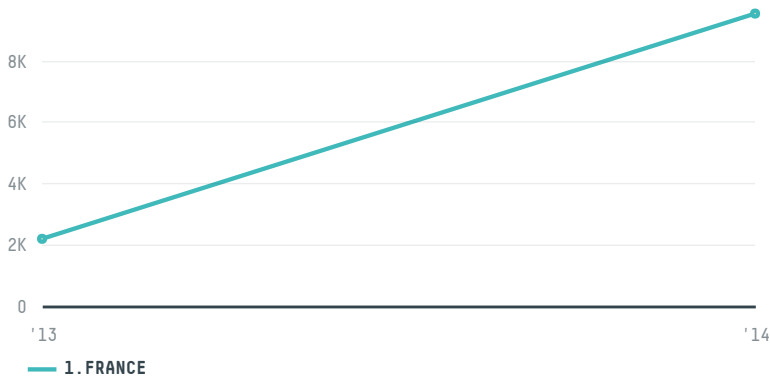

TOP DESTINATION COUNTRIES OF SOY EXPORTED BY MOVEIS K1: