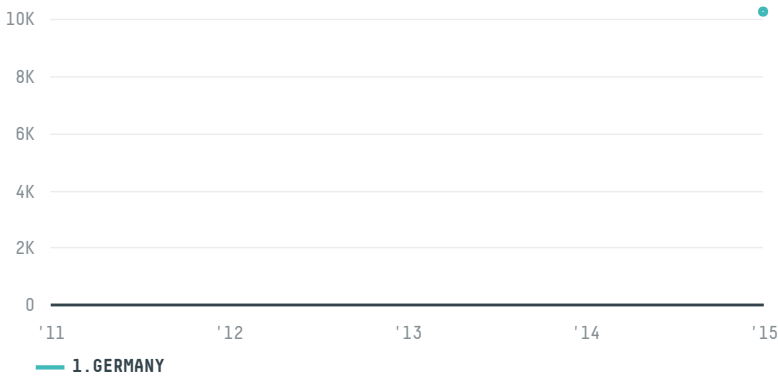

## RENUKA DO BRASIL

ACTIVITY: **Exporter**  
COMMODITY: **Soy**  
COUNTRY: **Brazil**  
YEAR: **2015**

RENUKA DO BRASIL was the 142nd largest exporter of soy from BRAZIL in 2015, accounting for 10 thousand tons. As an exporter, RENUKA DO BRASIL sources from 1 municipalities, or 0% of the soy production municipalities. The main destination of the soy exported by RENUKA DO BRASIL is GERMANY, accounting for 100% of the total.

### TOP DESTINATION COUNTRIES OF SOY EXPORTED BY RENUKA DO BRASIL: