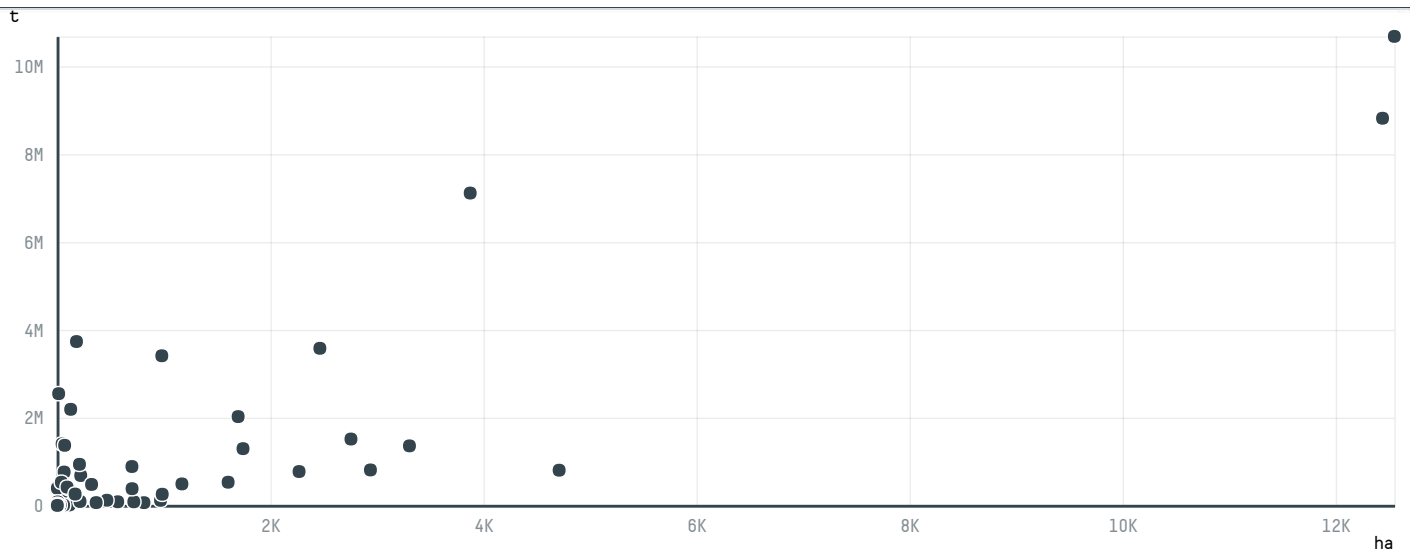

Trase is a partnership between

In collaboration with

and many other organizations and individuals.

Donors

[Terms of Use](#) · [Privacy policy](#) · [Cookie policy](#) · [Contact us](#)