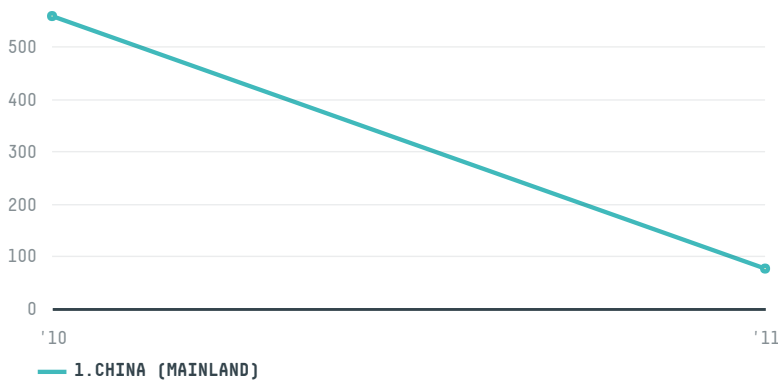

TOP DESTINATION COUNTRIES OF SOY EXPORTED BY CALCADOS PINA:

□ N/A <5K >5K >100K >300K >1M