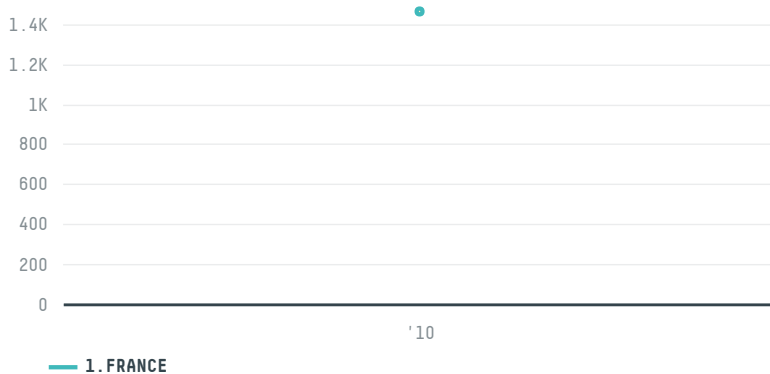

TOP DESTINATION COUNTRIES OF SOY EXPORTED BY LIBRA LIGAS DO BRASIL:

COMPARING COMPANIES EXPORTING SOY FROM BRAZIL IN 2010