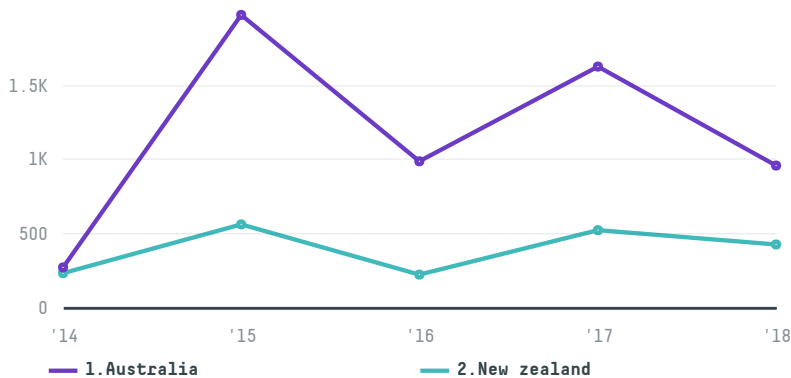

TOP DESTINATION COUNTRIES OF SOY IMPORTED BY GRAINCORP COMMODITY MANAGEMENT PTY LTD: