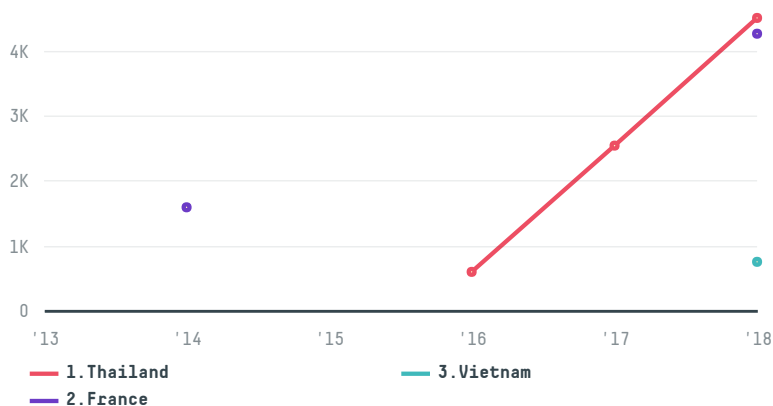

trase

KLIN PRODUTOS INFANTIS

ACTIVITY: **Exporter**
COMMODITY: **Soy**
COUNTRY: **Brazil**
YEAR: **2018**

KLIN PRODUTOS INFANTIS was the 145th largest exporter of soy from BRAZIL in 2018, accounting for 10 thousand tons. This is a 81% increase vs the previous year. As an exporter, KLIN PRODUTOS INFANTIS sources from 1 municipalities, or 0% of the soy production municipalities. The main destination of the soy exported by KLIN PRODUTOS INFANTIS is Thailand, accounting for 47% of the total.

TOP DESTINATION COUNTRIES OF SOY EXPORTED BY KLIN PRODUTOS INFANTIS:

Legend for map: □ N/A, <5K, >5K, >100K, >300K, >1M

COMPARING COMPANIES EXPORTING SOY FROM BRAZIL IN 2018

Trase is a partnership between