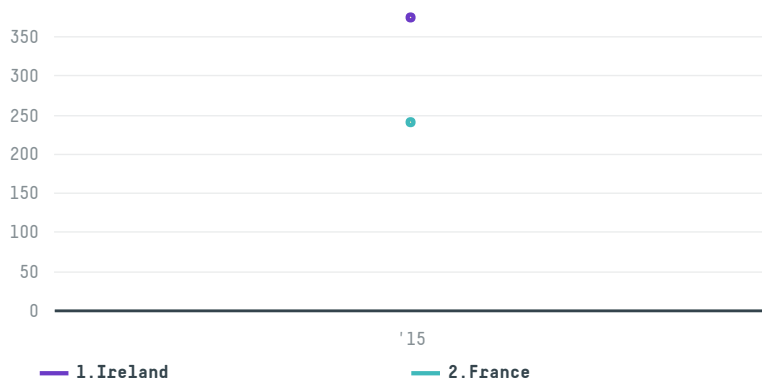

TOP DESTINATION COUNTRIES OF SOY EXPORTED BY MG INDUSTRIA MECANICA:

COMPARING COMPANIES EXPORTING SOY FROM BRAZIL IN 2015